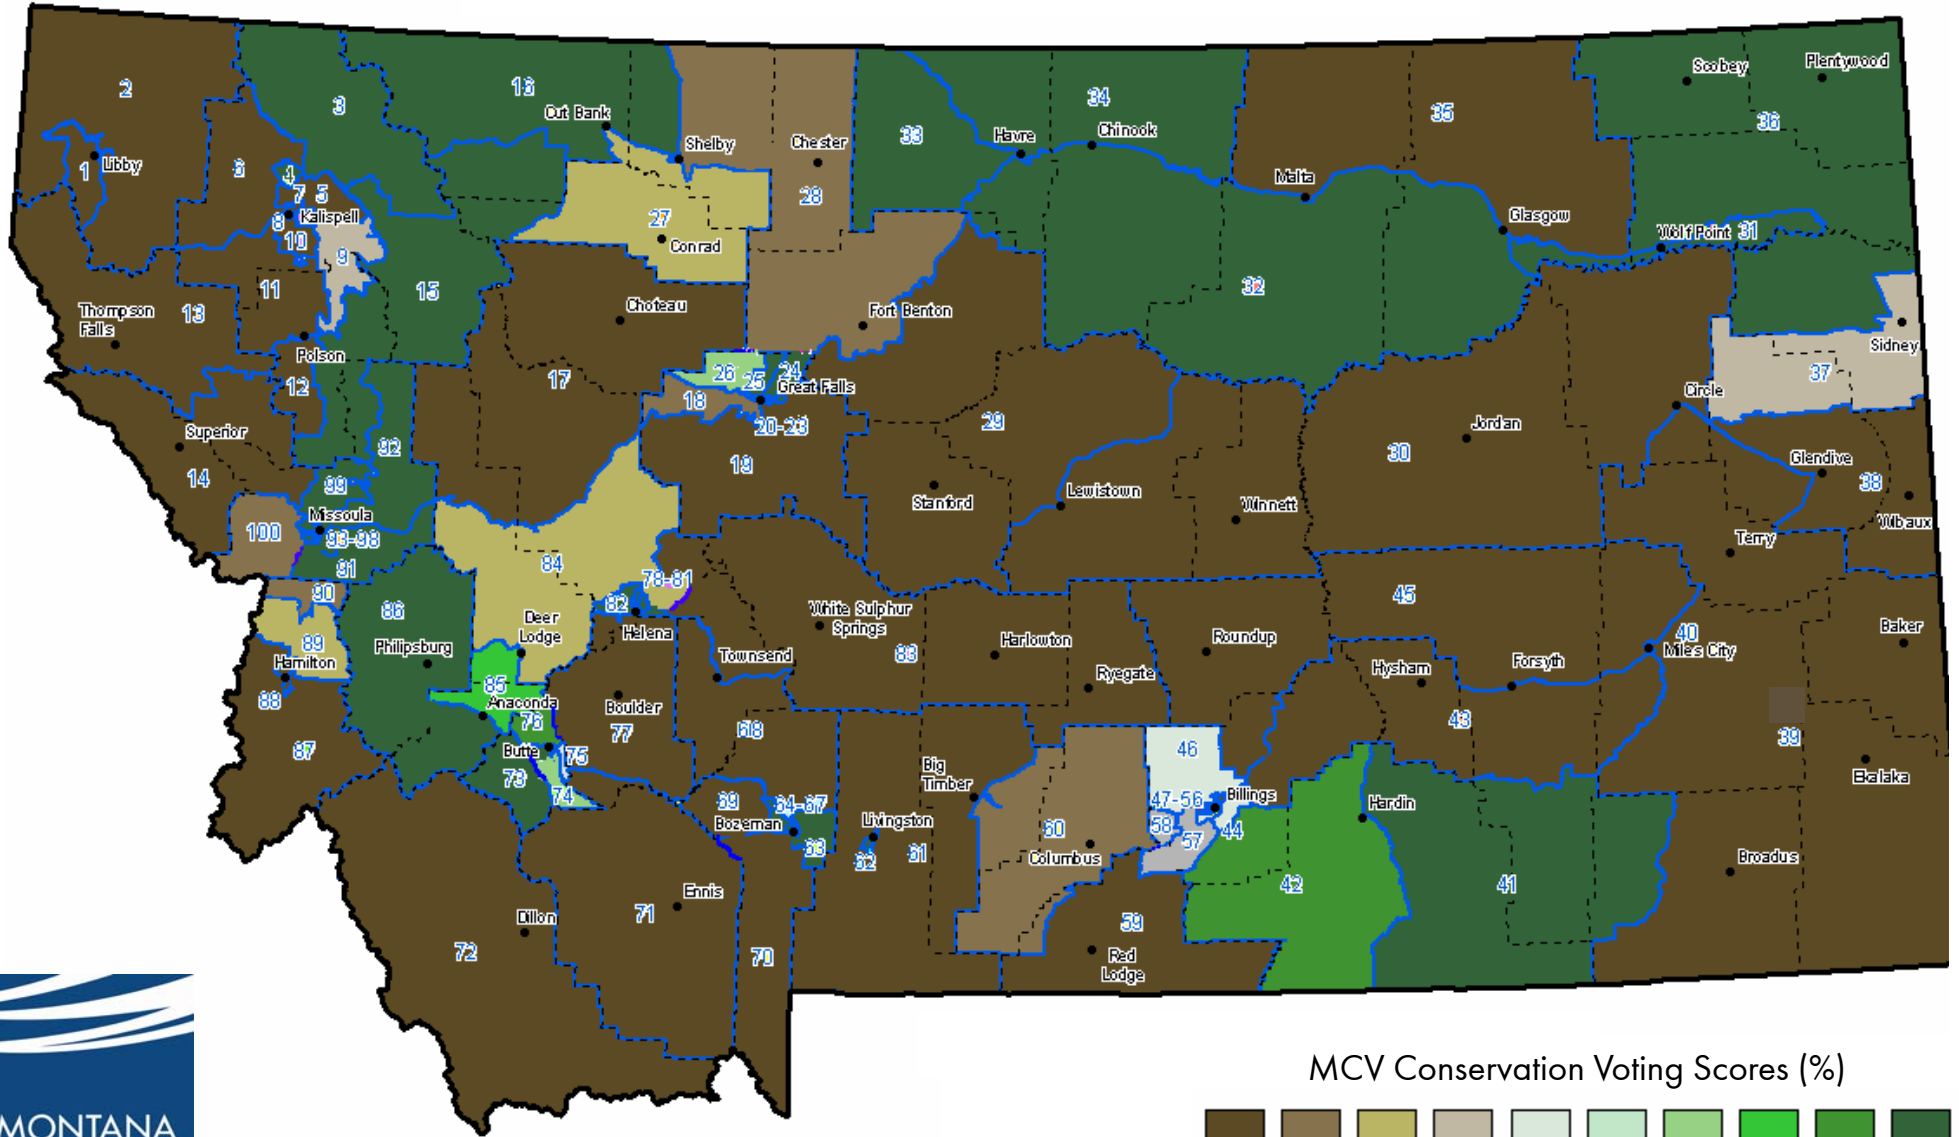

# HOUSE OF REPRESENTATIVES SCORES

MCV Conservation Voting Scores (%)

0-10 11-20 21-30 31-40 41-50 51-60 61-70 71-80 81-90 91-100