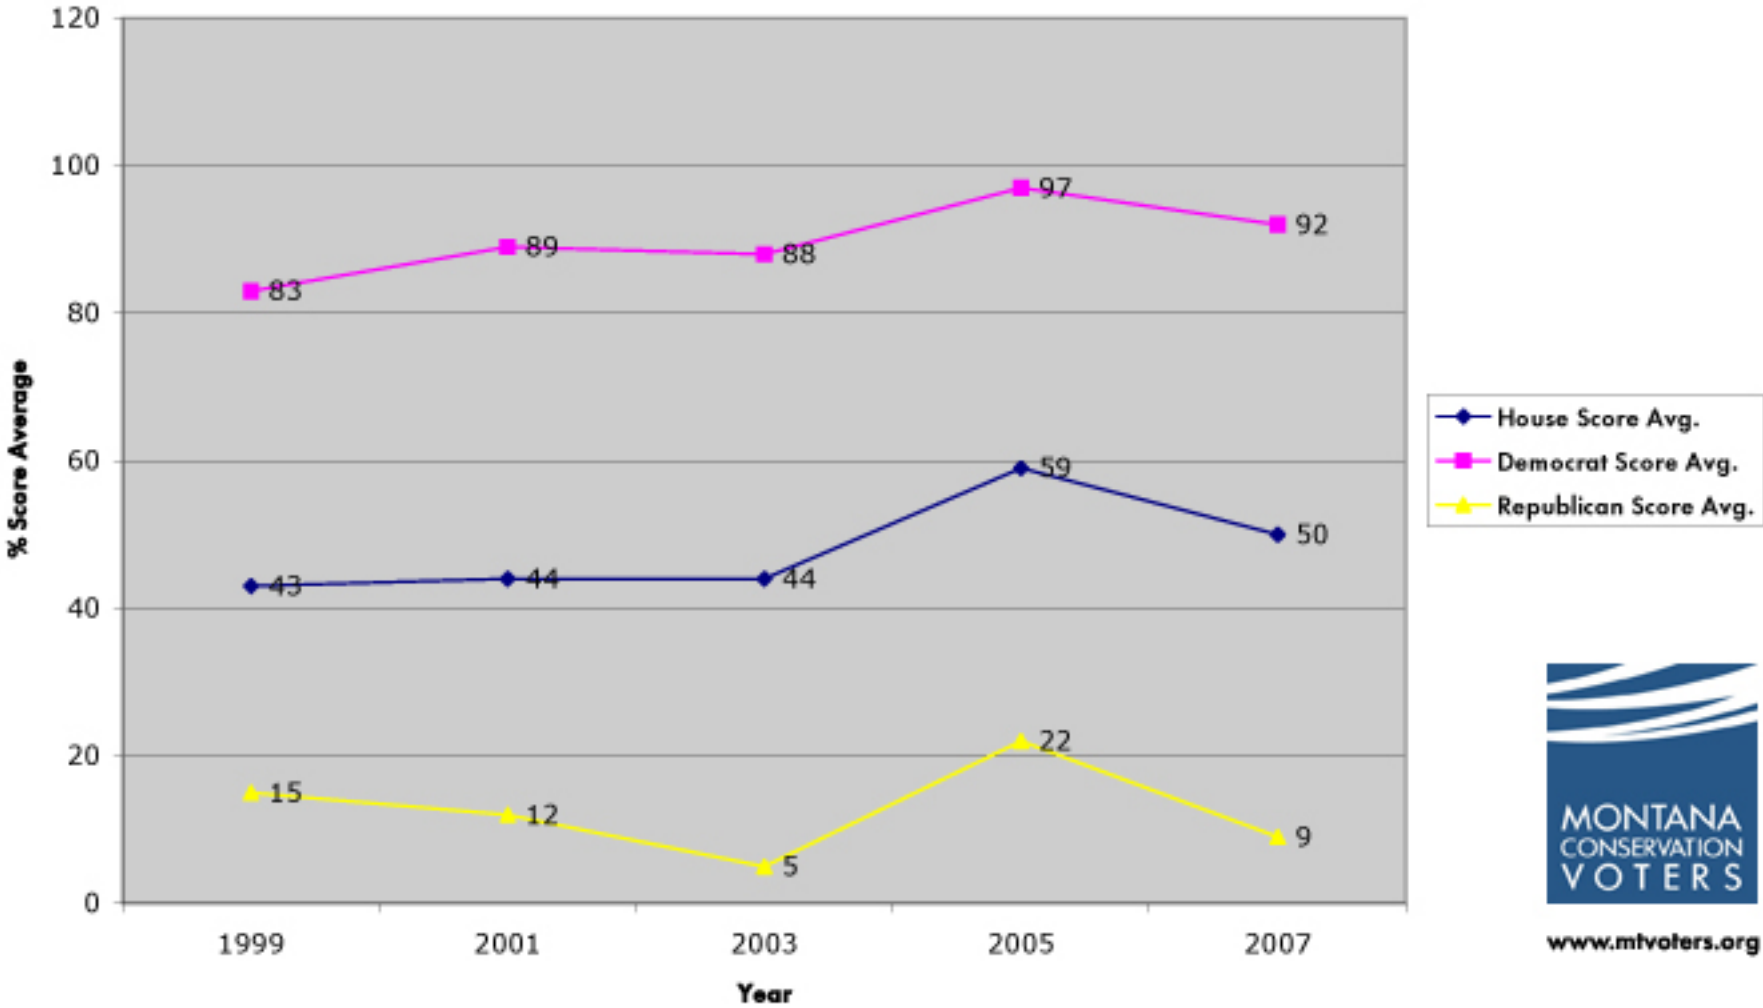

## Conservation Voting Score Averages

- ◆ Legislature: Score Avg.
- Democrat Score Avg.
- ▲ Republican Score Avg.

[www.mtvoters.org](http://www.mtvoters.org)

**MONTANA HOUSE OF REPRESENTATIVES  
Conservation Voting Score Averages**