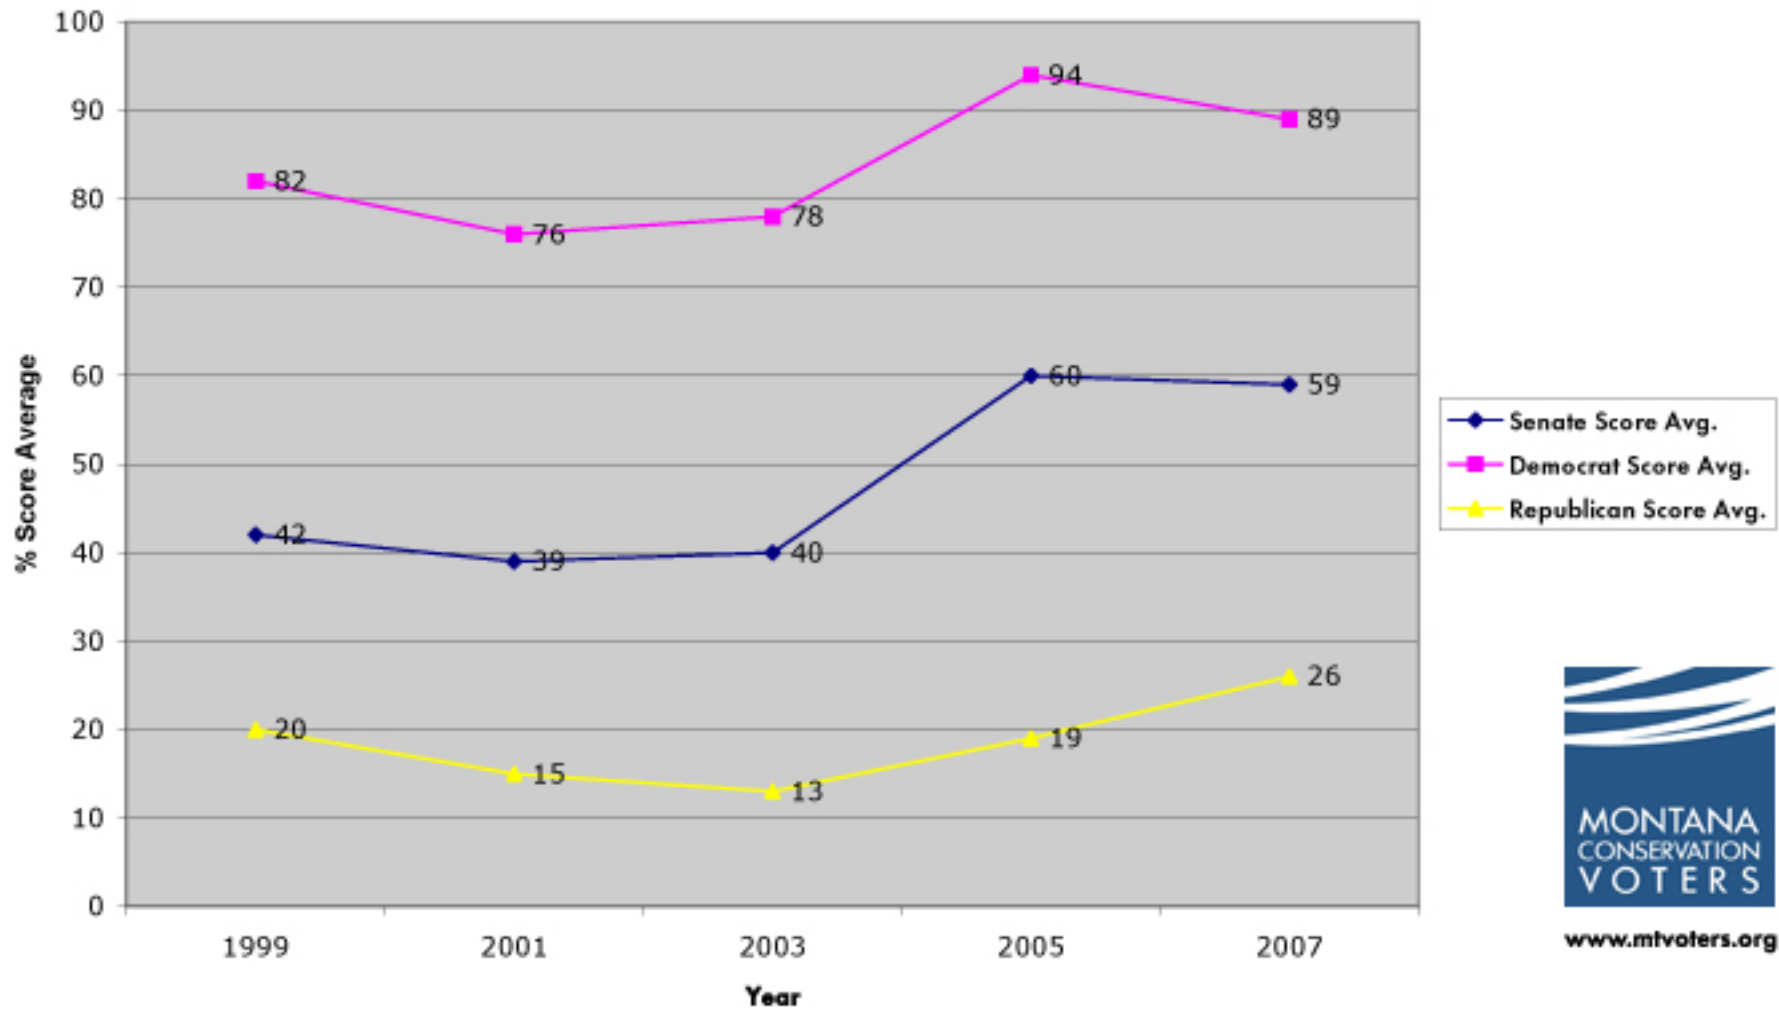

MONTANA STATE SENATE Conservation Voting Score Averages

www.mtvoters.org